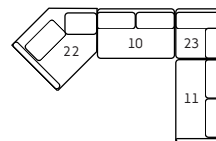

POPULAR CONFIGURATIONS

V1

147" W X 88" D