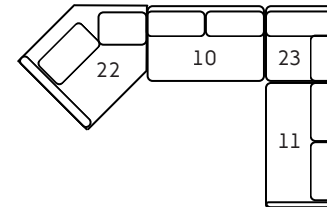

POPULAR CONFIGURATIONS

V1
157.5" W X 98.5" D