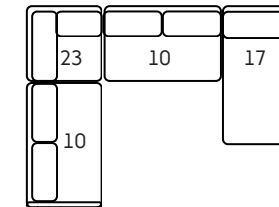

**LAF CHAIR (-20)**  
32.5" W

**ARMLESS CHAIR (-16)**  
29" W

**CORNER (-23)**  
37" W

**OTTOMAN (-30)**  
29" W X 27" D X 18" H

## POPULAR CONFIGURATIONS

**V1**  
157.5" W X 98.5" D

**V2**  
127.5" W X 98.5" D

**V3**  
127.5" W X 98.5" D

**V4**  
127.5" W X 98.5" D

**V5**  
94" W X 64" D

**V6**  
97" W X 64" D

**V7**  
98.5" W X 98.5" D