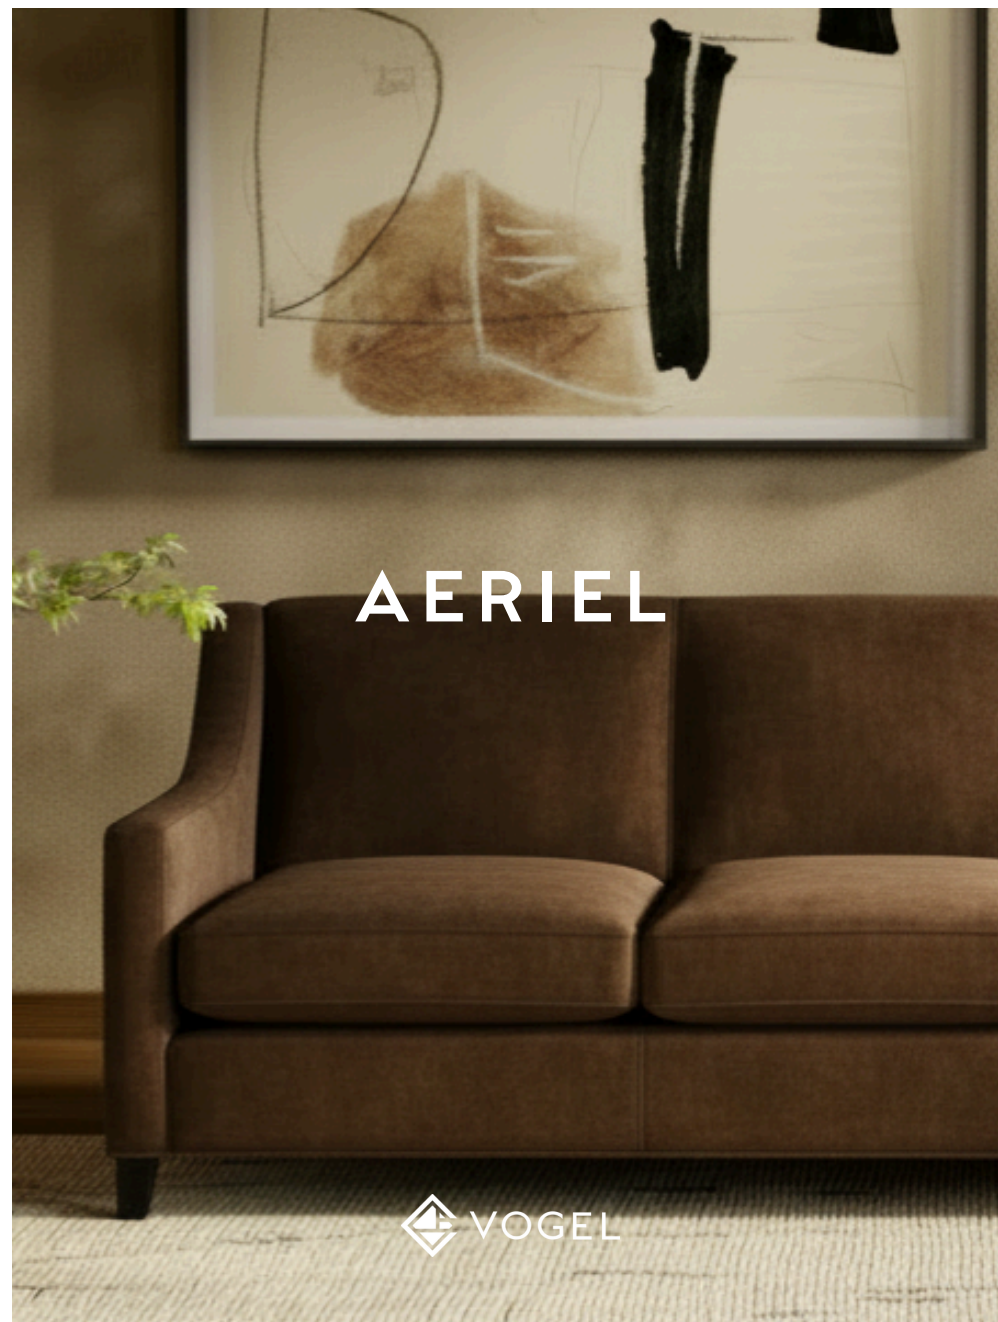

AERIEL

STANDALONE PIECES

SHARED COLLECTION DIMENSIONS

OVERALL HEIGHT	34"	ARM HEIGHT	24"	SEAT HEIGHT	18.5"
OVERALL DEPTH	35"	ARM WIDTH		SEAT DEPTH	22"

KEY FEATURES

- Narrow Sloping Track Arm
- Reversible seat cushions

COVER & FINISH

- Available in the full Vogel fabric and leather programs.
- Available in COM or COL
- Available in all Vogel stained and painted wood finishes.

FRAME

- Frames are engineered for durability using a combination of solid wood and engineered wood products.

ADDITIONAL OPTIONS

- Add Metal Nailheads.
- Add Combination Fabrics.
- Develop a Custom Finish.

SEATING

- Back Cushions: Fibre-wrapped Vogel Endura foam.
- Seat Cushions: Fibre-wrapped Vogel Endura foam (minimum 2.5 lb. density).
  - Loose, reversible seat cushion secured with D-ring attachment
- Seat Comfort: Medium
  - Available Options: Firm, Soft, or Ultra-Lux.

MADE IN CANADA

MADE TO ORDER

MADE TO LAST

LIFETIME FRAME WARRANTY