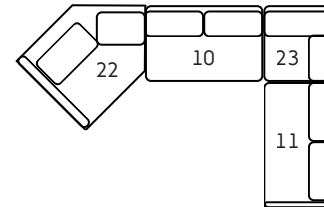

SHARED COLLECTION DIMENSIONS

OVERALL HEIGHT	36"	ARM HEIGHT	24"	SEAT HEIGHT	18"
OVERALL DEPTH	38"	ARM WIDTH		SEAT DEPTH	22", 23", OR 24"

KEY FEATURES

- ③ • 3 unique arm styles: A03 Track Arm, A04 Clipped Arm, A05 Rounded Track Arm
- ✂️ • 3 Seat Depths

LAF CHAISE (-18)
39.5" W X 66" D

RAF CUDDLER (-21)
62.5" W X 38" D

LAF CUDDLER (-22)
62.5" W X 38" D

RAF CHAIR (-19)
39.5" W

LAF CHAIR (-20)
39.5" W

ARMLESS CHAIR (-16)
32" W

CORNER (-23)
38" W

WEDGE (-24)
42.375" W

OTTOMAN (-30)
32" W X 28" D X 18" H

BROADWAY

POPULAR CONFIGURATIONS

V1
164.5" W X 109.5" D

V2
166" W X 66" D

V3
141.5" W X 109.5" D

V4
111" W X 66" D

V5
111" W X 66" D

V6
143" W X 66" D

V7
109.5" W X 77.5" D

V8
109.5" W X 77.5" D

V9
109.5" W X 109.5" D

V10
141.5" W X 109.5" D

SHARED COLLECTION DIMENSIONS

OVERALL HEIGHT	36"	ARM HEIGHT	24"	SEAT HEIGHT	18"
OVERALL DEPTH	38"	ARM WIDTH		SEAT DEPTH	22", 23", OR 24"