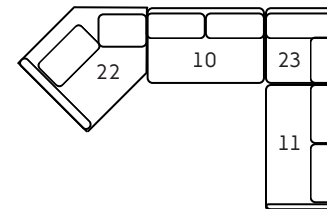

SECTIONAL PIECES

RAF SOFA WITH RETURN (-31)
93" W

LAF SOFA WITH RETURN (-32)
93" W

RAF SOFA (-14)
82" W

LAF SOFA (-15)
82" W

RAF LOVESEAT (-11)
56" W

LAF LOVESEAT (-12)
56" W

ARMLESS LOVESEAT (-10)
52" W

RAF CHAISE (-17)
34" W X 63" D

LAF CHAISE (-18)
34" W X 63" D

RAF CUDDLER (-21)
66.6" W X 37" D

LAF CUDDLER (-22)
66.6" W X 37" D

RAF CHAIR (-19)
30" W

LAF CHAIR (-20)
30" W

ARMLESS CHAIR (-16)
26" W

CORNER (-23)
37" W

OTTOMAN (-30)
28" W X 26" D X 18" H

SOHO

POPULAR CONFIGURATIONS

V1
151" W X 93" D

V2
123" W X 93" D

V3
119" W X 93" D

V4
119" W X 93" D

V5
90" W X 63" D

V6
90" W X 63" D

V7
93" W X 93" D

V8
93" W X 67" D

V9
93" W X 67" D

V10
148.25" W X 63" D

V11
116" W X 63" D

SHARED COLLECTION DIMENSIONS

OVERALL HEIGHT	36"	ARM HEIGHT	24"	SEAT HEIGHT	18"
OVERALL DEPTH	37"	ARM WIDTH		SEAT DEPTH	20", 21", OR 22"