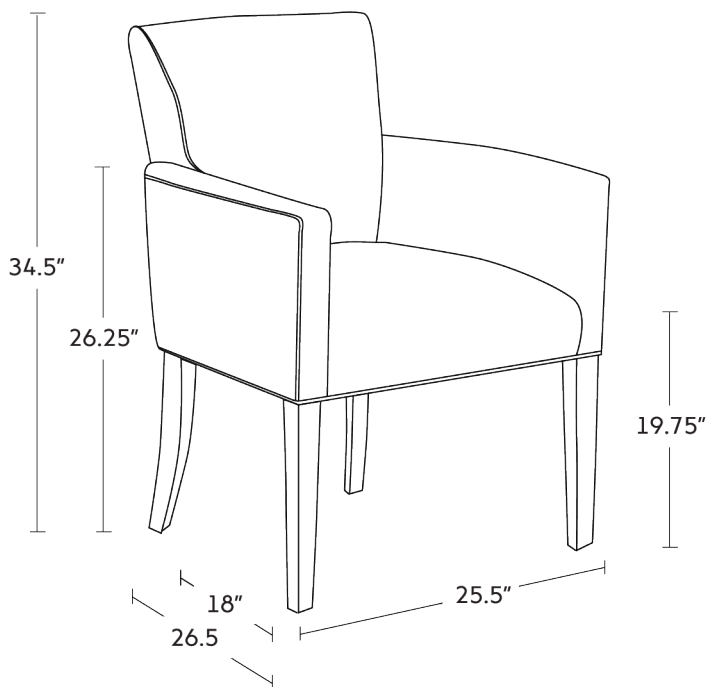

# 11240

## MIRABEL ARM CHAIR

The epitome of comfort and style, this arm chair is equally at home around your dining table as it is tucked into a cozy corner of the den or bedroom. Or maybe it's the perfect accent for your living room or foyer. Designed for a relaxing experience, the entire chair is perfectly padded and upholstered, with curves that hug the body. Personalize it with your choice of fabric from hundreds of designs and colours and select the wood finish for the legs. Then, just pull up a chair and enjoy your inspired design!