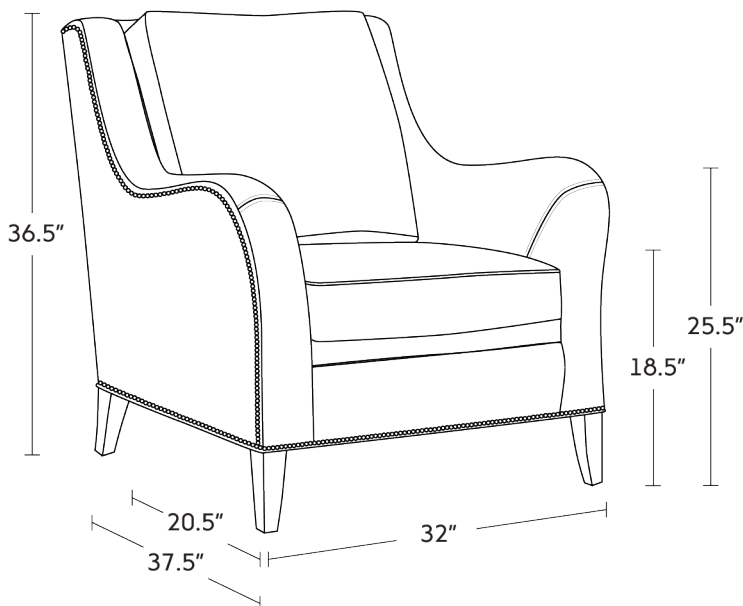

## CHAIR

What a stunner! This club chair comes standard with metal nail head trim and a 50/50 feather and fibre blend back cushion. Strength and comfort wrapped up in one handsome package! Whether you choose leather or another option from our over 300 different upholstery patterns and colours, this is bound to be the chair everyone scrambles to. Even if you have to take turns, it'll be worth the wait once you get there.

### FEATURES

- Standard with 50/50 feather and fibre blend back cushions
- Standard with metal nail head trim as shown
- Matching ottoman (12624)

---