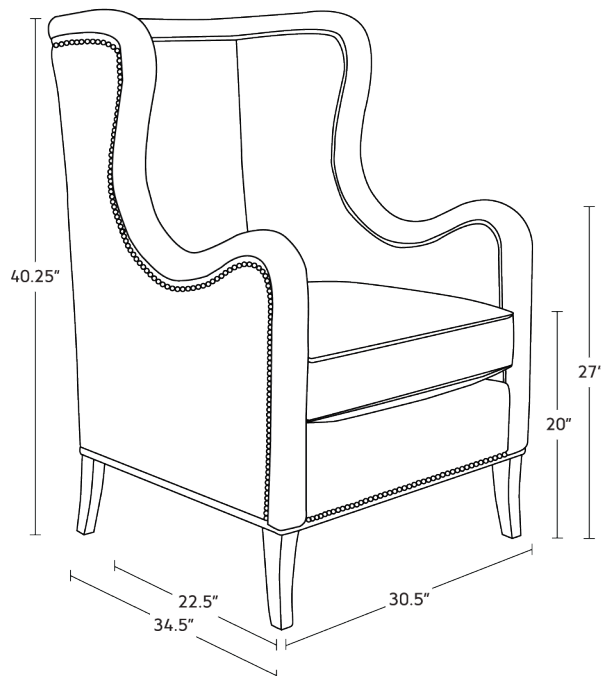

11790

WING CHAIR

You can choose a subtle upholstery covering, or jazz it up with a dramatic pattern or vivid colour. No matter how you spin it, this tall-back wing chair will always be comforting and inviting. You'll feel well protected wrapped in this exquisite design. The metal nail head trim comes standard with this design and we include a 100% feather-filled pillow in the same fabric.

FEATURES

- Standard with metal nail head trim as shown
- Includes 100% feather-filled, self-piped lumbar pillow in the same fabric
- Matching ottoman (12790)

HAVE IT YOUR WAY

Choose from a wide selection of: