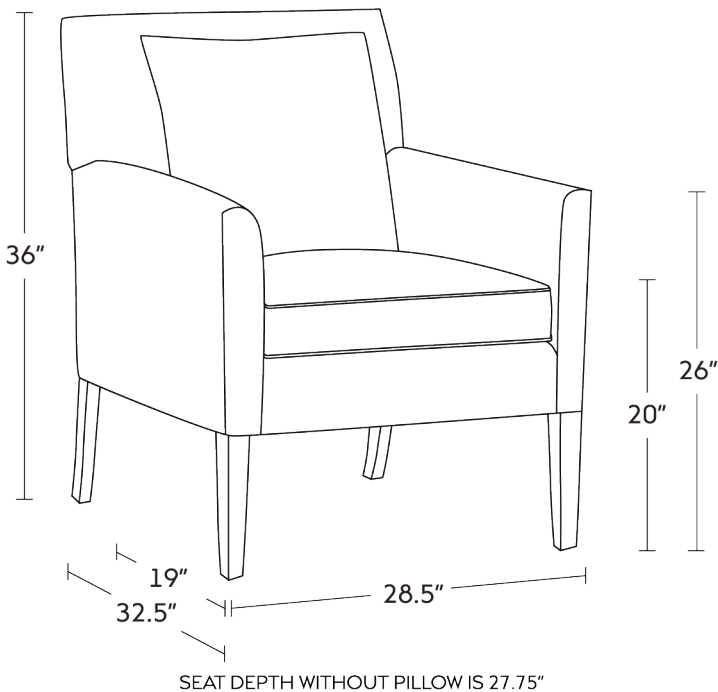

11803

CHAIR

Thoroughly modern, this design is simply chic. It gains its strength and longevity from the top-quality materials our craftsmen use when skillfully building your chair. Just picture how your fabric will look once you choose from the 300 different colours and patterns we offer. A fused-poly filled accent pillow in the same fabric comes with your accent chair, too.

FEATURES

- 18" x 18" knife edge pillow with fused polyester insert in the same fabric is included

HAVE IT YOUR WAY

Choose from a wide selection of:

- Covers
- Nail head trim
- Wood finishes