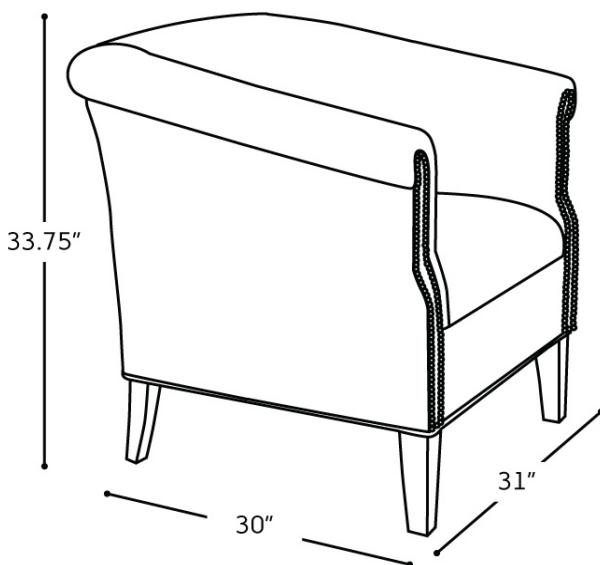

11815

BERNARD CHAIR

Here's an accent chair that will quickly become a family favourite! The rounded arms and deep-seated profile are so alluring. The choice of covering is yours, but this leather upholstery looks like it would only improve with age. This lounge chair comes standard with metal nail head trim down the front of the arms, adding to its promise of longevity. And like all Vogel furniture, your chair will be created from the finest materials by our highly-skilled craftspeople.

FEATURES + CUSTOMIZATIONS

- Standard with metal nail head trim (as shown)
- The frame is crafted from a combination of engineered and solid wood
- Crafted in Canada

SEAT DEPTH: 21.5" SEAT HEIGHT: 20" ARM HEIGHT: 29.5"