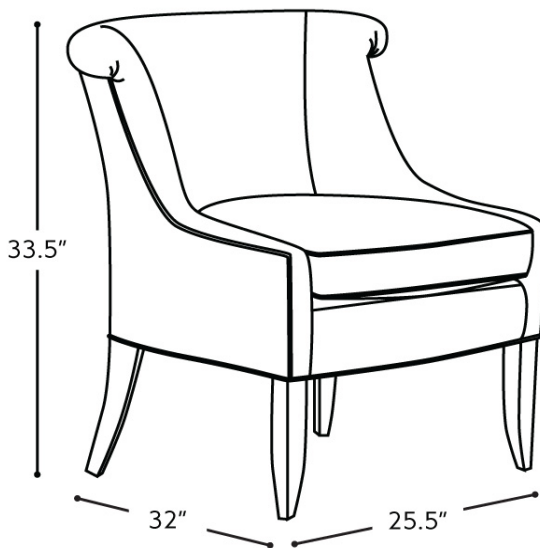

11838

GLORIA CHAIR

Such style and grace fit for royalty! We've created this gorgeous design with the rolled top and rounded cushion. Now you can give it that regal look with your fabric selection – even choose soft over smooth and have us cover it with velvet! Then it's up to you to decide if the legs should be dark or neutral. As always, it's your call; we just like to make suggestions to help you see the possibilities

SEAT DEPTH: 21" SEAT HEIGHT: 21"

FEATURES + CUSTOMIZATIONS

- Custom sizing is not available for this model
- The frame is crafted from a combination of engineered and solid wood
- Crafted in Canada