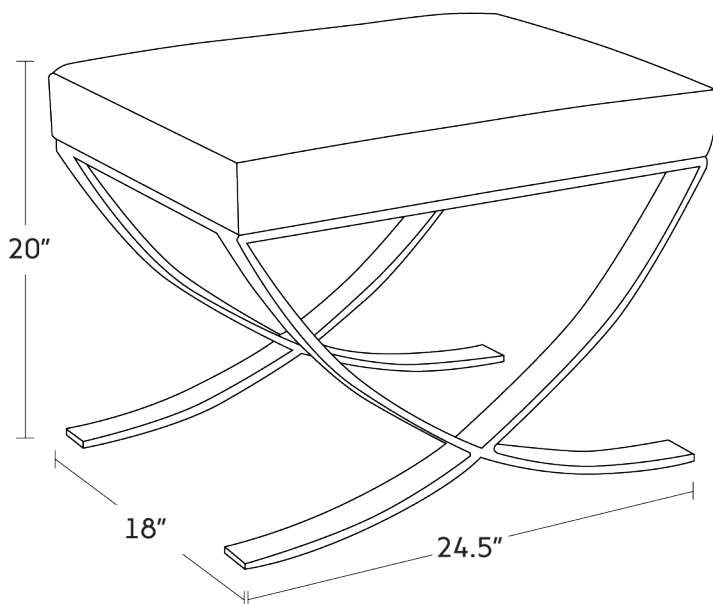

13102

SABER BENCH

Add a flash of panache wherever you want with this dramatic saber bench design. The mirror chrome finish on the legs will enhance any look you choose from our large selection of upholstery fabrics. Select a solid, a pattern or a bold print. Right-sized at 24.5", your saber bench will fit just about anywhere and yet it offers ample space as an extra seat, foot stool, or table.

FEATURES

- Available only with mirror chrome base
- Solid steel base
- Custom sizing is not available for this product

HAVE IT YOUR WAY

Choose from a wide selection of:

- Covers
- Nail head trim