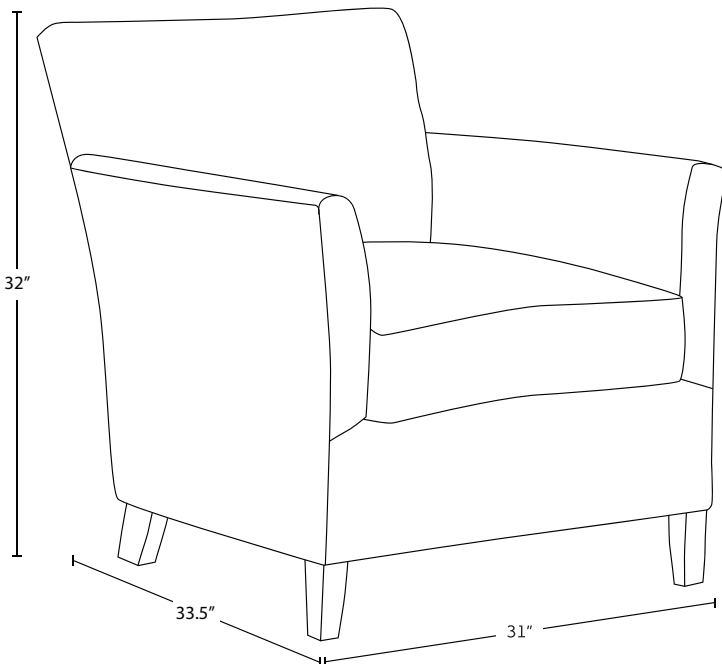

14306

CLARISSA CHAIR

Full of fashion sense and one of our most popular models, this smart little chair is also available as a sofa, loveseat swivel chair, or swivel glider. Clarissa is right at home in any space that prioritizes the partnership of style and comfort. Make her your own creation by selecting the perfect covering from over 300 different designs, colours, and patterns. Add contrasting throw pillows to add a little extra spice to your space. Clarissa will stand the test of time, so choose the upholstery and wood finish you know you'll love for many years to come.

FEATURES

- Available as a swivel chair (14406)
- Available as a swivel glider (14506)

SEAT DEPTH: 21" SEAT HEIGHT: 19.25" ARM HEIGHT: 25.25"

MORE FROM THE CLARISSA COLLECTION

14106

14206

14406

14506