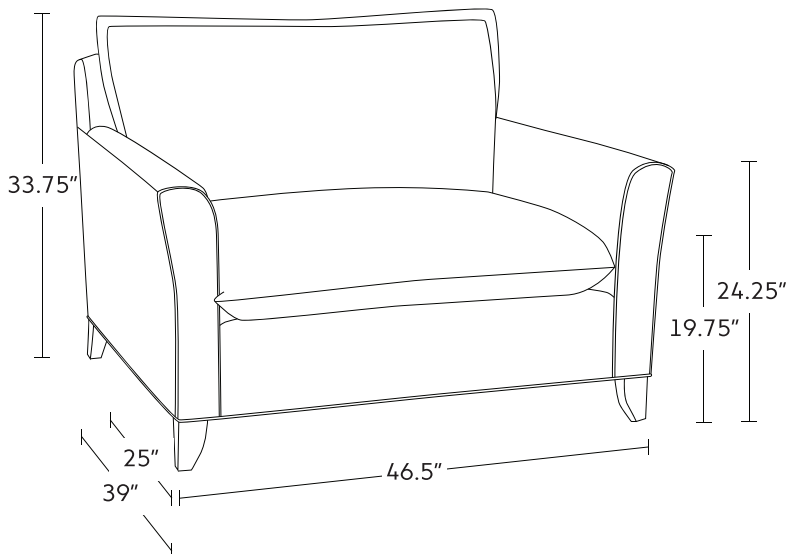

VOGEL
BY CHERVIN

21850

CHAIR-AND-A-HALF

This contemporary beauty is a lot more than a chair; by normal standards, it's actually a chair-and-a-half! You can choose your covering from hundreds of styles and colours and select the wood stain for the legs. Seating of this magnitude has to be comfortable and inviting, so we've included a 50/50 feather and fibre blend back pillow and two 18" square feather-filled throw pillows in the same fabric (throw pillows not available in leather). Your chair also comes standard with flange welt trim for strength and extra styling.

FEATURES

- Standard with 50/50 feather and fibre blend back cushions
- 2, 18" Square feather-filled throw pillows in the same fabric are included
- Standard with flange welt trim

HAVE IT YOUR WAY

Choose from a wide selection of: