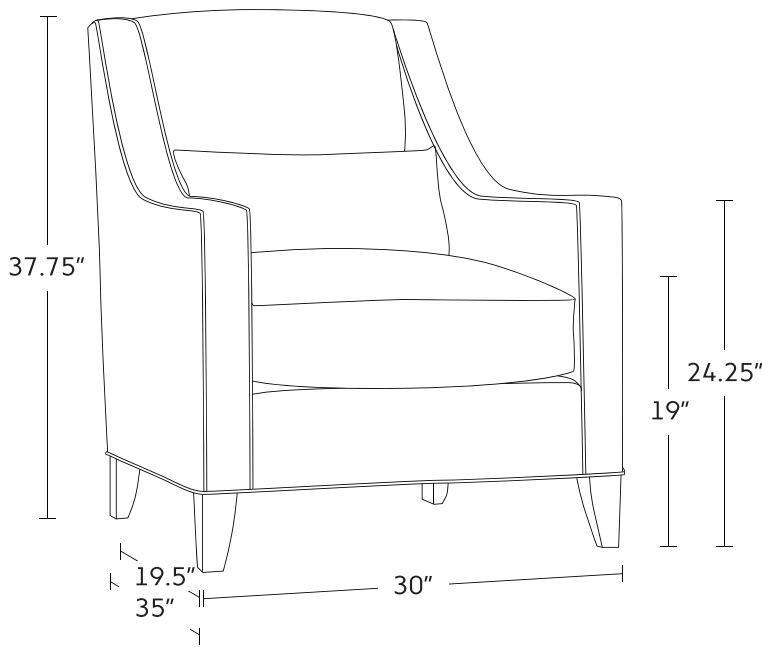

14304

AERIEL CHAIR

Another classic style, this lounge chair is just waiting for your vision of what it should be. Like all Vogel furniture, it can be customized from top to bottom, from your choice of hundreds of fabric patterns and colours to the wood finish we meticulously apply to the legs. With this chair, you also get a 100% feather-filled lumbar pillow in the same fabric. Pair it with a matching ottoman and you've found the perfect spot to lounge.

FEATURES

- 100% Top-stitched, feather-filled lumbar pillow in the same fabric included
- Matching ottoman available (14704)

MORE FROM THE AERIEL COLLECTION

14104

14204

14704

HAVE IT YOUR WAY

Choose from a wide selection of: