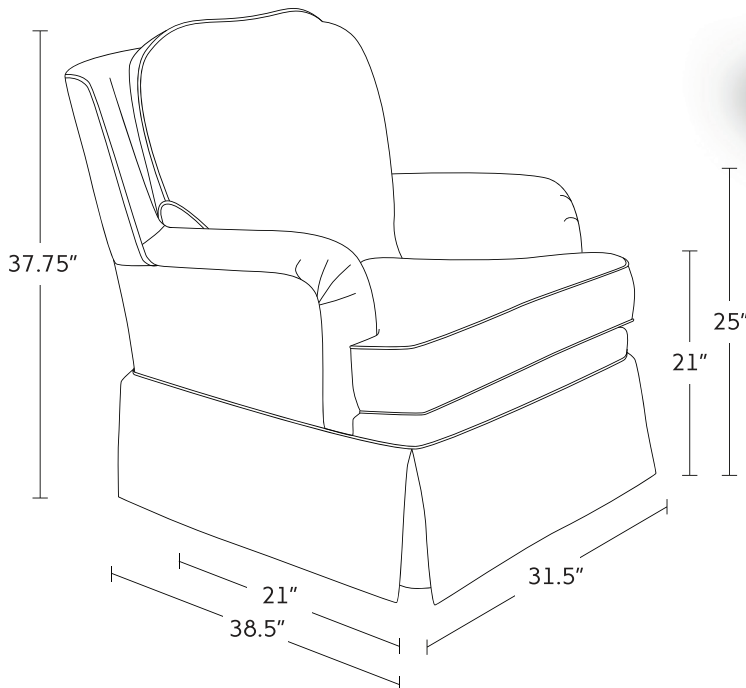

19490

SKIRTED CHAIR

What more could you ask for? This swivel rocker offers comfort galore, superb styling and the durability that comes with every Vogel chair. We use only top-quality materials and each chair is custom made by our craftsmen. There is more though; you get to choose the covering for your chair from over 300 different fabrics. You can order an ottoman to match and this design is also available as a stationary chair.

FEATURES

- Arm caps are available upon request
- Standard with Dacron-filled back pillow
- Custom sizing is not available for this model

HAVE IT YOUR WAY

Choose from a wide selection of:

- Covers
- Nail head trim