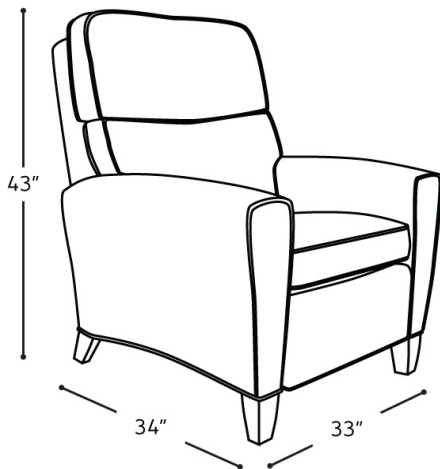

15437-10
SHELBY
RECLINER

This contemporary take on a traditional style offers a more streamlined look, yet the seat is a little wider. The arms are smooth and low, yet they offer comfort and style. Try it out and you'll see how exquisitely comfortable the Shelby manual recliner is. Your Vogel chair is completely customizable, so you get exactly what you want for your home. Choose the upholstery and wood stain and our craftsmen will use only top-quality materials to create your beautifully styled recliner.

FROM THE
SHELBY COLLECTION

15437-10 RECLINER

15437-11 POWER RECLINER

SEAT DEPTH: 20" SEAT HEIGHT: 20" ARM HEIGHT: 26"

FEATURES + CUSTOMIZATIONS

- Features a manual, full-reclining, three-position mechanism
- Custom sizing is not available for this model
- The frame is crafted from a combination of engineered and solid wood
- Crafted in Canada