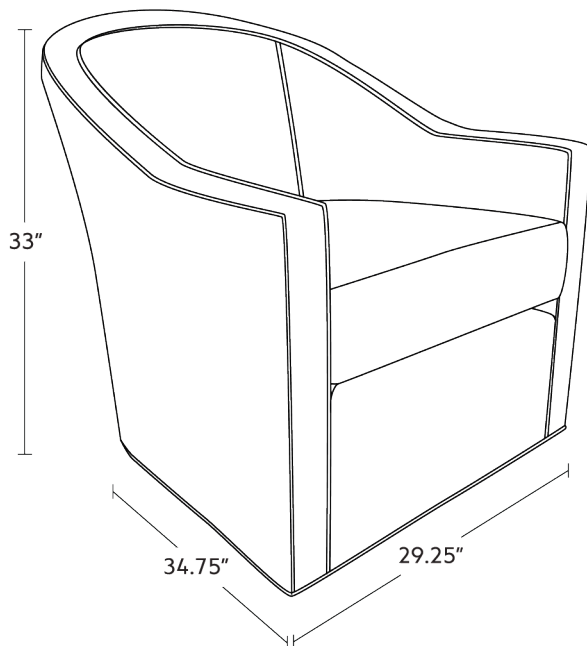

18905

PIERRE "TUB" SWIVEL CHAIR

A chair like this would be a welcome addition in any room of your home. Pierre is charming, impeccably styled, and like all Vogel chairs it's built with attention to even the finest details. That quality shows in the perfect curves and the flawlessly finished seams. You can almost feel how comfortable it would be to sit down for a soothing swivel. If you prefer, you can order it as a stationary chair. Select a covering to go with your room, or choose a neutral so your new favourite chair can go anywhere.

FEATURES

- Custom sizing is not available for this model

SEAT HEIGHT: 19" SEAT DEPTH: 24" ARM HEIGHT: 24"

HAVE IT YOUR WAY

Choose from a wide selection of:

- Covers
- Nail head trim