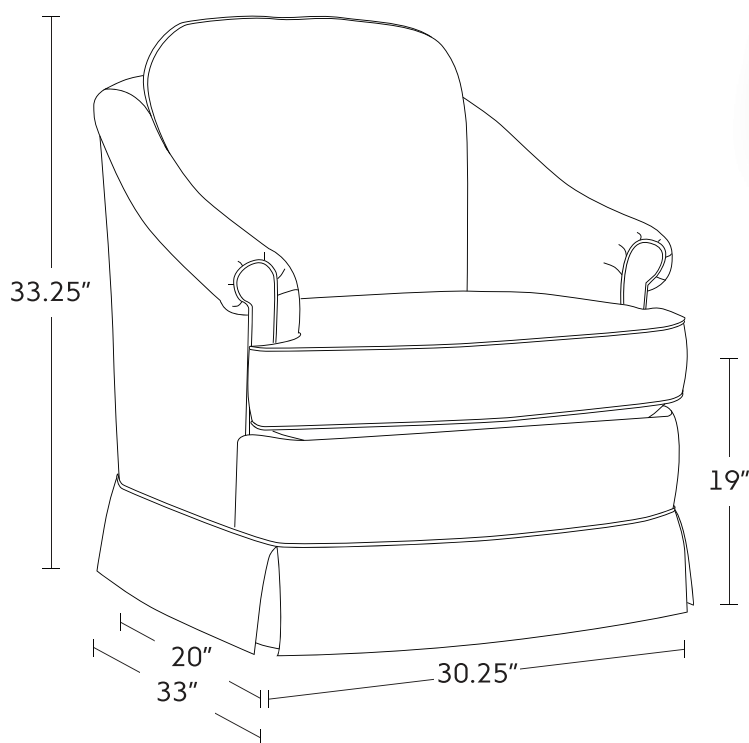

18501

SWIVEL CHAIR

Swivel and skirted – who could ask for more? Well, you certainly can! That's the Vogel promise. All of our products are fully customizable, from the hundreds of upholstery fabric colours and patterns, and a wonderful selection of wood finishes, to the variations in size to fit your chair to you and your room. This inviting chair is curved and padded in all the right places, making it the perfect combination of comfort and style in one gorgeous package.

FEATURES

- Arm caps are available upon request
- Custom sizing is not available for this model
- Also available as banded (18923)

HAVE IT YOUR WAY

Choose from a wide selection of:

- Covers
- Nail head trim