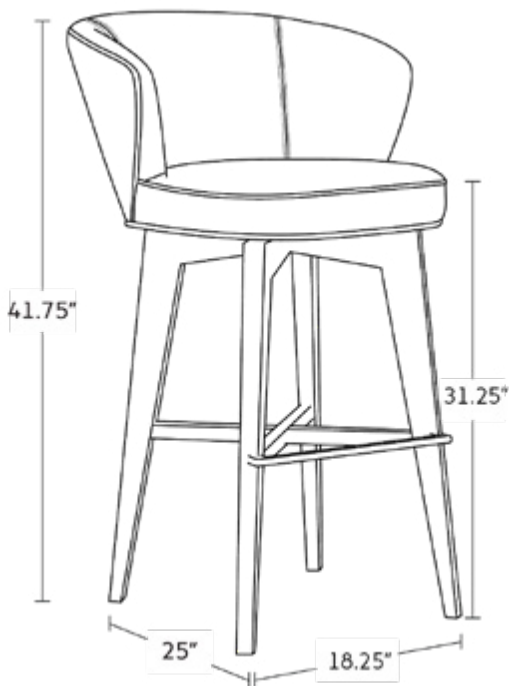

10103

DELUXE MEMORY SWIVEL BAR STOOL

If you're looking for a superior bar stool, this is the one for you! Our deluxe stool is as comfortable as it is stunning – and it swivels, too! It is totally customizable, so we can incorporate your impeccable tastes in the upholstery colour and style as well as the wood stain for the legs. We build perfection into every chair we handcraft, with attention to even the smallest details. Your deluxe swivel bar stool will live up to your impeccable standards. We guarantee it!

FEATURES

- Available as a counter stool (10203)
- Custom sizing is not available for this model
- Standard with metal footrest

HAVE IT YOUR WAY

Choose from a wide selection of:

- Covers
- Nail head trim
- Wood finishes