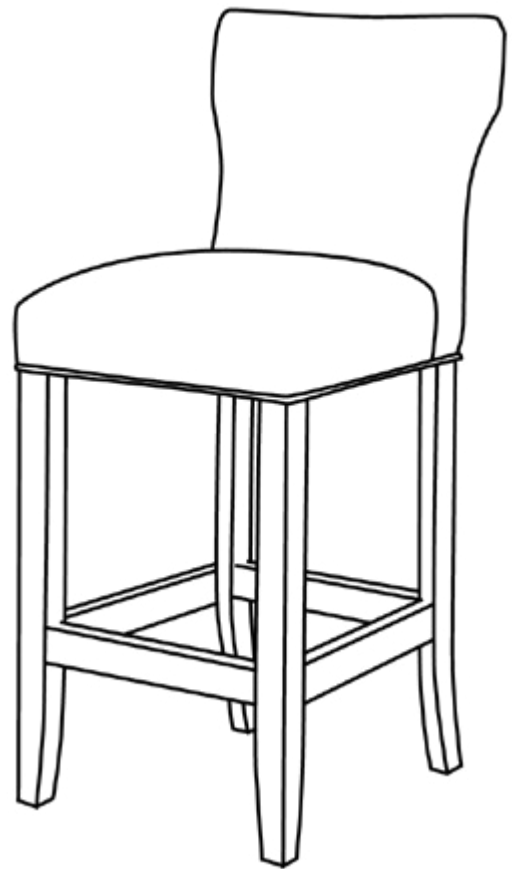

# 10106

## BAR STOOL

Sturdy and stylish, this enduring design will give you many years of quality service. Like all of our Vogel chairs, it is totally handcrafted from top-quality materials by our skilled craftsmen. Boasting with perfectly finished seams and strong solid legs, it is as well appointed as it is functional. All we need to bring your vision to life is your selection of covering, from the hundreds of designs we offer, and a complementary or contrasting shade of wood stain for the legs.

### FEATURES

- Matching counter height stool (10206)