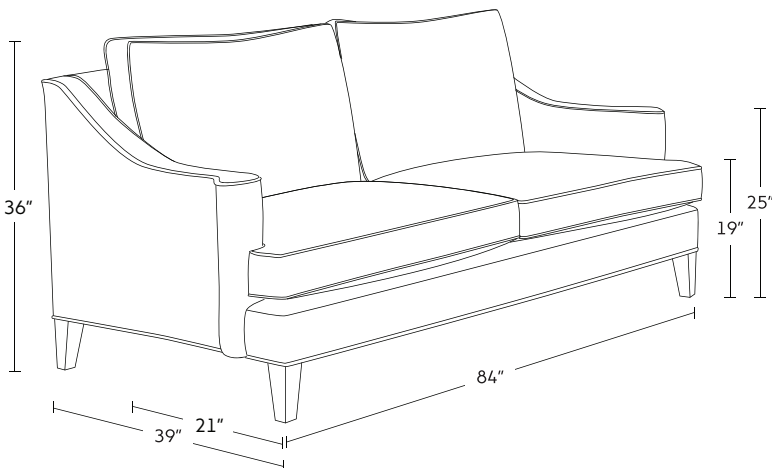

VOGEL
BY CHERVIN

14105

SOFA

Such style and grace! Available as a sofa or loveseat, this contemporary style is sure to become a classic. Like all of our furniture, each edge and seam is finished to perfection so you know it will offer years of comfortable support and stand the test of time. The scrolled arms are chic and add both style and comfort. Once you select the covering from our vast array of styles, colours and patterns and choose the wood stain for the legs, we'll fashion the unique sofa or loveseat of your dreams.

FEATURES

- Standard with 50/50 feather and fibre blend back cushions
- In leather or non-directional fabrics the implementation of seams is required
- Matching loveseat (14205)
- Available with 2 seats or a single bench seat. Please specify on your PO *(Comes standard with 2 seat cushions unless otherwise specified)*