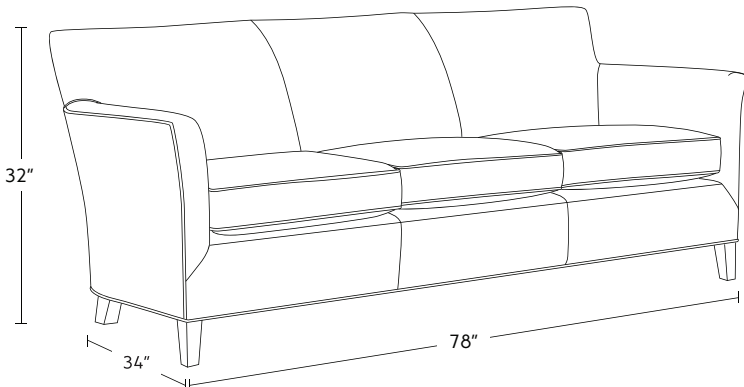

### FEATURES

- This model does not allow for custom sizing
- Matching loveseat (14206)

SEAT DEPTH: 21" SEAT HEIGHT: 19.25" ARM HEIGHT: 25.25"