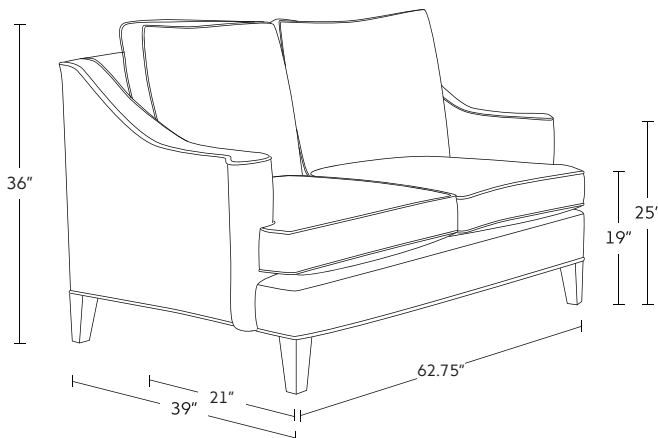

VOGEL
BY CHERVIN

14205

LOVESEAT

Such style and grace! Available as a sofa or loveseat, this contemporary style is sure to become a classic. Like all of our furniture, each edge and seam is finished to perfection so you know it will offer years of comfortable support and stand the test of time. The scrolled arms are chic and add both style and comfort. Once you select the covering from our vast array of styles, colours and patterns and choose the wood finish for the legs, we'll fashion the unique sofa or loveseat of your dreams.

FEATURES

- Standard with 100% feather-filled back pillows
- In leather or non-directional fabrics the implementation of seams is required
- Matching sofa (14105)

HAVE IT YOUR WAY

Choose from a wide selection of: