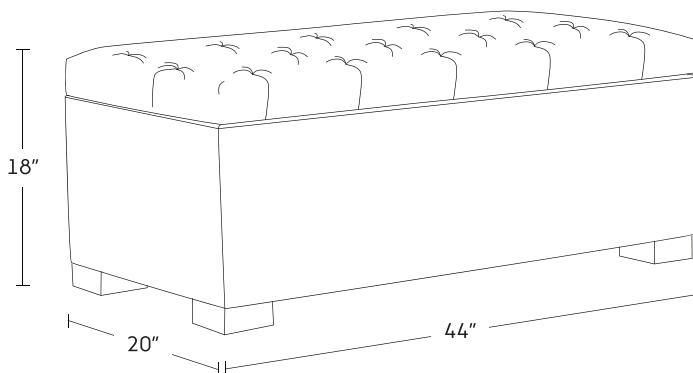

HAVE IT YOUR WAY

Choose from a wide selection of:

- Covers
- Nail head trim
- Wood finishes