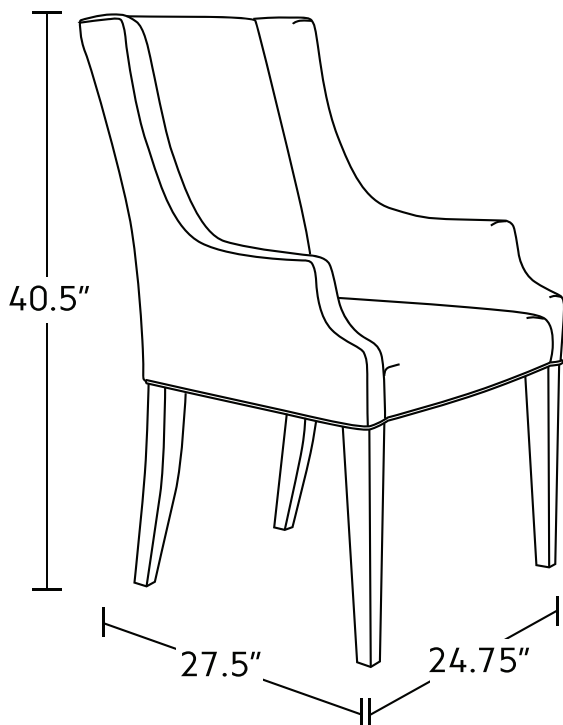

11104

CHARLOTTE ARM CHAIR

Charlotte's fluid design brings character and movement to your dining room. Non-traditional arms still embody a taste of traditional flair in this contemporary take on a dining arm chair. Select a cover from over 300 available in our design studio, or bring your own, and customize the leg finish to match the tones and mood of your dining space.

SEAT HEIGHT: 20"

ARM HEIGHT: 26"

HAVE IT YOUR WAY

Choose from a wide selection of:

- Covers
- Nail head trim
- Wood finishes