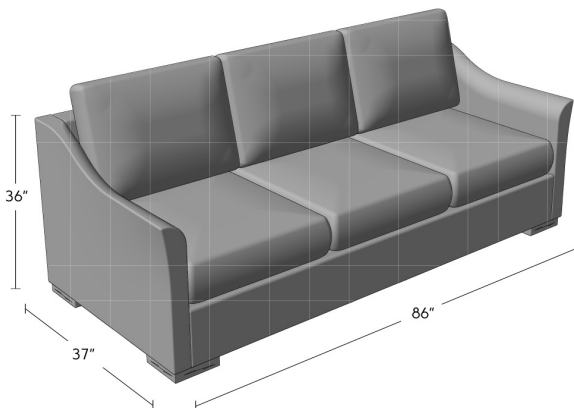

23102

SOHO SOFA

Soho is a fresh take on clean, contemporary design. This sofa features modern, thick, square legs, and offers two unique arm styles to adapt to your style as well as three optional seat depths to optimize comfort for even the most petite among us. This ultra-custom piece is completed with feather and fiber blend, loose back cushions, and exquisite topstitching. With a versatile and modern design, Soho is just the sofa you've been looking for.

FEATURES

- Standard with feather and fiber blend, box back cushions. Back cushions are also available in a knife edge.
- Your choice of straight arm (A01) or curved arm (A02)
- Comes standard with 22" seat depth. Optional 20" or 21" seat depth also available on request.

SEAT HEIGHT: 18" SEAT DEPTH: 22" ARM HEIGHT: 24"

MORE FROM THE SOHO COLLECTION

23002

23202

YOU CHOOSE!

A01

A02