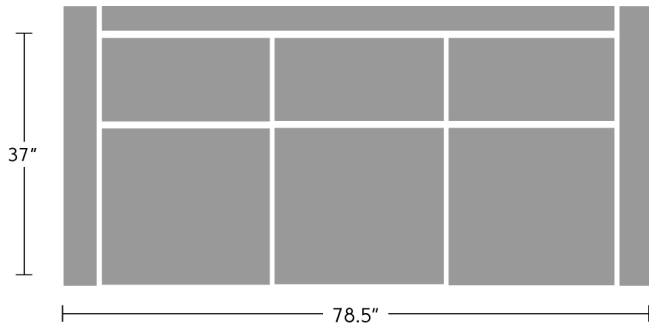

23103

CHELSEA SOFA

A fresh and formal take on your traditional sofa. Chelsea’s petite frame is an excellent fit for condos, apartments, and smaller homes. With fiber-wrapped, foam back cushions and fiber-wrapped, Qualux foam seat cushions, Chelsea comes standard with a medium firm seat while still cozy enough for naps. Her welt detailing and clean lines create an elegant design. Available in 3 seat depths and over 300 coverings, she is bound to have a style that suits your preferences.

HEIGHT: 35" SEAT DEPTH: 20", 21" OR 22" SEAT HEIGHT: 18" ARM HEIGHT: 25"

MORE FROM THE CHELSEA COLLECTION

23003

23103

23203

FEATURES + CUSTOMIZATIONS

- Standard with fiber-wrapped, foam back cushions and fiber-wrapped, Qualux foam seat cushions
- Optional 20", 21", or 22" seat depth - please specify on your order
- Customize your comfort level - Firm, Soft, or Ultra-Lux
- The frame is crafted from a combination of engineered and solid wood
- Crafted in Canada