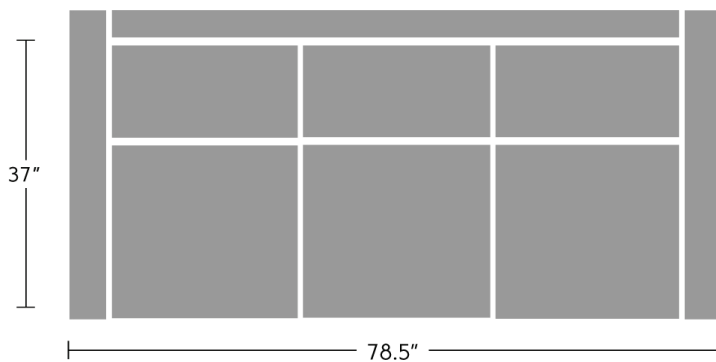

## CHELSEA SOFA

A fresh and formal take on your traditional sofa. Chelsea's petite frame is an excellent fit for condos, apartments, and smaller homes. With fiber-wrapped, foam back cushions and fiber-wrapped, Qualux foam seat cushions, Chelsea comes standard with a medium firm seat while still cozy enough for naps. Her welt detailing and clean lines create an elegant design. Available in 3 seat depths and over 300 coverings, she is bound to have a style that suits your preferences.

### FEATURES

- Standard with fiber-wrapped, foam back cushions and fiber-wrapped, Qualux foam seat cushions.
- Comes standard with 22" seat depth. Optional 20" or 21" seat depth also available on request.
- Customize your comfort level - Firm, Soft, or Ultra-Lux.

HEIGHT: 35" SEAT DEPTH: 22" SEAT HEIGHT: 18" ARM HEIGHT: 25"