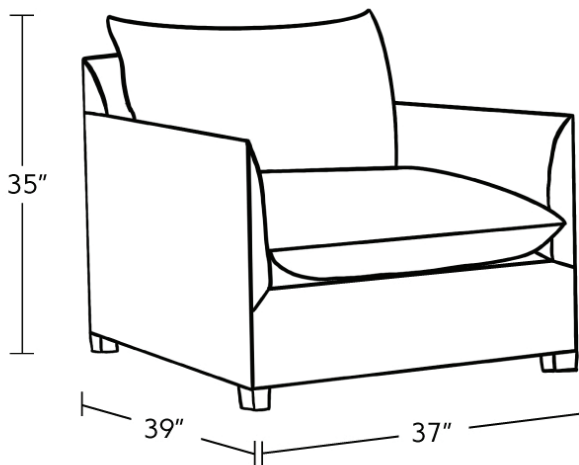

23304

ROCKEFELLER CHAIR

Breaking all boundaries, Rockefeller is beautiful and complex, designed to look good while keeping comfort top of mind. Ultra-thin arms with a subtle curve, clean lines, and deep seat cushions create a streamlined masterpiece. The focus is all on Rockefeller's extra deep seat cushion, standard with foam core cushions wrapped in a feather envelope, inviting you to lounge luxuriously. Whether you are alone, with your fur friends, or creating memories surrounded by friends and family all in one space, Rockefeller is always ready for you.

FEATURES

- Standard with feather-wrapped, foam seat cushions
- Standard with 50/50 feather and fibre blend back cushions
- Also available as a sofa, condo sofa, or sectional
- Frame is crafted from a combination of engineered and solid wood.
- Crafted in Canada

SEAT DEPTH: 23" SEAT HEIGHT: 19.5" ARM HEIGHT: 25"

MORE FROM THE
ROCKEFELLER COLLECTION

23004

23104

HAVE IT YOUR WAY

Choose from a wide selection of:

- Covers
- Nail head trim
- Wood finishes