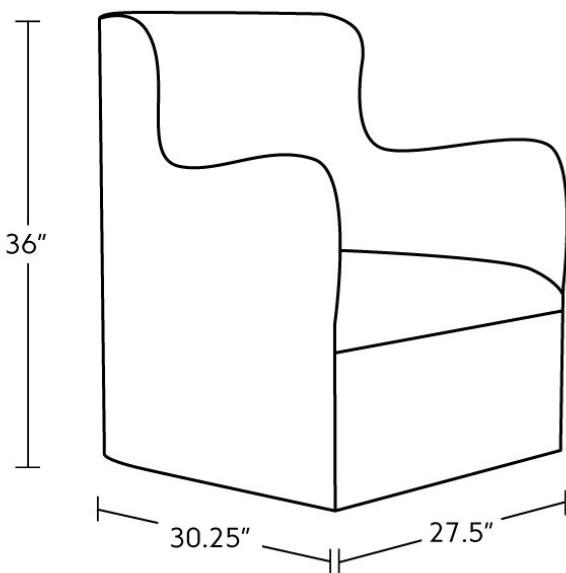

18107

HARPER SWIVEL CHAIR

A dramatic 360 view, Harper is equally sophisticated as it is approachable. It's appeal lies in all the details from it's soft curves accented with welt detailing to it's tight back and seat cushions. Combined with clean seams and a fluid design, Harper looks equally chic in any room of your home.

FEATURES

- Tight seat cushion with Qualux Foam.
- Upgrade to a Memory-Return mechanism for a flat fee.
- Frame is crafted from a combination of engineered and solid wood.
- Crafted in Canada.

HAVE IT YOUR WAY

Choose from a wide selection of:

- Covers
- Nail head trim
- Wood finishes

SEAT DEPTH: 20.5" SEAT HEIGHT: 17.5" ARM HEIGHT: 27"