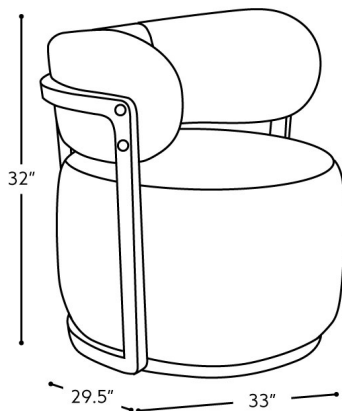

FROM THE
ZARA COLLECTION

11108 CHAIR

18108 SWIVEL CHAIR

FEATURES + CUSTOMIZATIONS

- Standard with a tight seat cushion (minimum 2.5 lb density)
- Exposed wood frame with brushed bronze accents
- Custom sizing is not available for this model
- The frame is crafted from a combination of engineered and solid wood
- Crafted in Canada

SEAT DEPTH: 22" SEAT HEIGHT: 18"