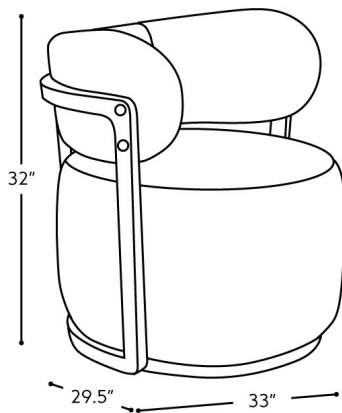

## 18108 ZARA CHAIR

The Zara swivel chair takes the classic tub chair and adds sophisticated richness. Her lush materials and curved modern silhouette are the perfect blends of comfort and style. Zara's exposed wood frame adds a warm contrast to your design, and her brushed bronze accents are the final touch to her outfit. Her unique silhouette is the ideal accent piece to complete your space.

### FROM THE ZARA COLLECTION

11108 CHAIR

18108 SWIVEL CHAIR

### FEATURES + CUSTOMIZATIONS

- Standard with a tight seat cushion (minimum 2.5 lb density).
- Exposed wood frame with brushed bronze accents.
- Upgrade to a Memory-Return mechanism for a flat fee.
- Custom sizing is not available for this model.
- The frame is crafted from a combination of engineered and solid wood.
- Crafted in Canada.

SEAT DEPTH: 22" SEAT HEIGHT: 18"