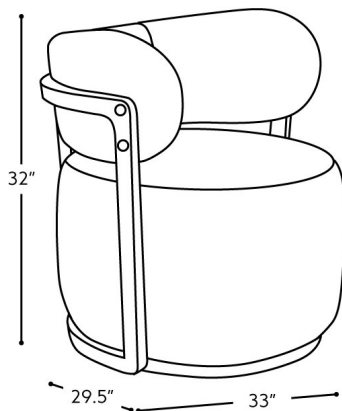

VOGEL
BY CHERVIN

18108

ZARA CHAIR

The Zara swivel chair takes the classic tub chair and adds sophisticated richness. Her lush materials and curved modern silhouette are the perfect blends of comfort and style. Zara's exposed wood frame adds a warm contrast to your design, and her brushed bronze accents are the final touch to her outfit. Her unique silhouette is the ideal accent piece to complete your space.

FROM THE
ZARA COLLECTION

11108 CHAIR

18108 SWIVEL CHAIR

FEATURES + CUSTOMIZATIONS

- Standard with a tight seat cushion (minimum 2.5 lb density)
- Exposed wood frame with brushed bronze accents
- Custom sizing is not available for this model
- The frame is crafted from a combination of engineered and solid wood
- Crafted in Canada

SEAT DEPTH: 22" SEAT HEIGHT: 18"