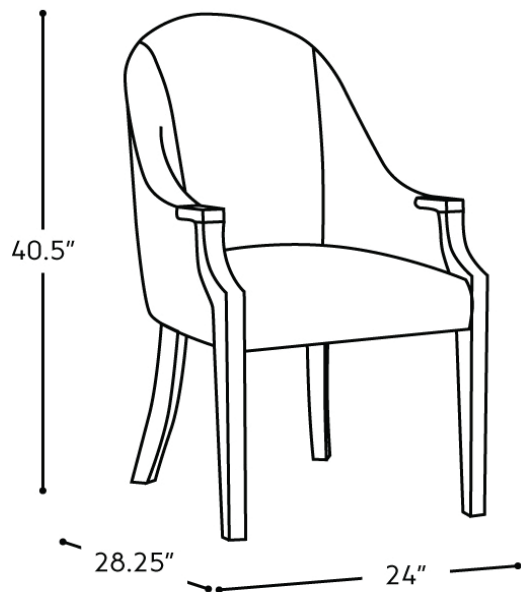

11109

ANASTASIA CHAIR

Anastasia is a classic design from top to bottom. Her sophisticated design and soft curves will cradle your body with natural comfort. A simple dining chair design with an exposed solid wood frame adds a touch of elegance. Anastasia provides an abundance of comfort to sit back and enjoy quality conversations well past the dessert.

FEATURES + CUSTOMIZATIONS

- Tight back and sinuous spring seat to provide luxurious support
- Show-Wood arm detailing
- The frame is crafted from solid wood
- Crafted in Canada

SEAT DEPTH: 19.5" SEAT HEIGHT: 19.75" ARM HEIGHT: 24.5"